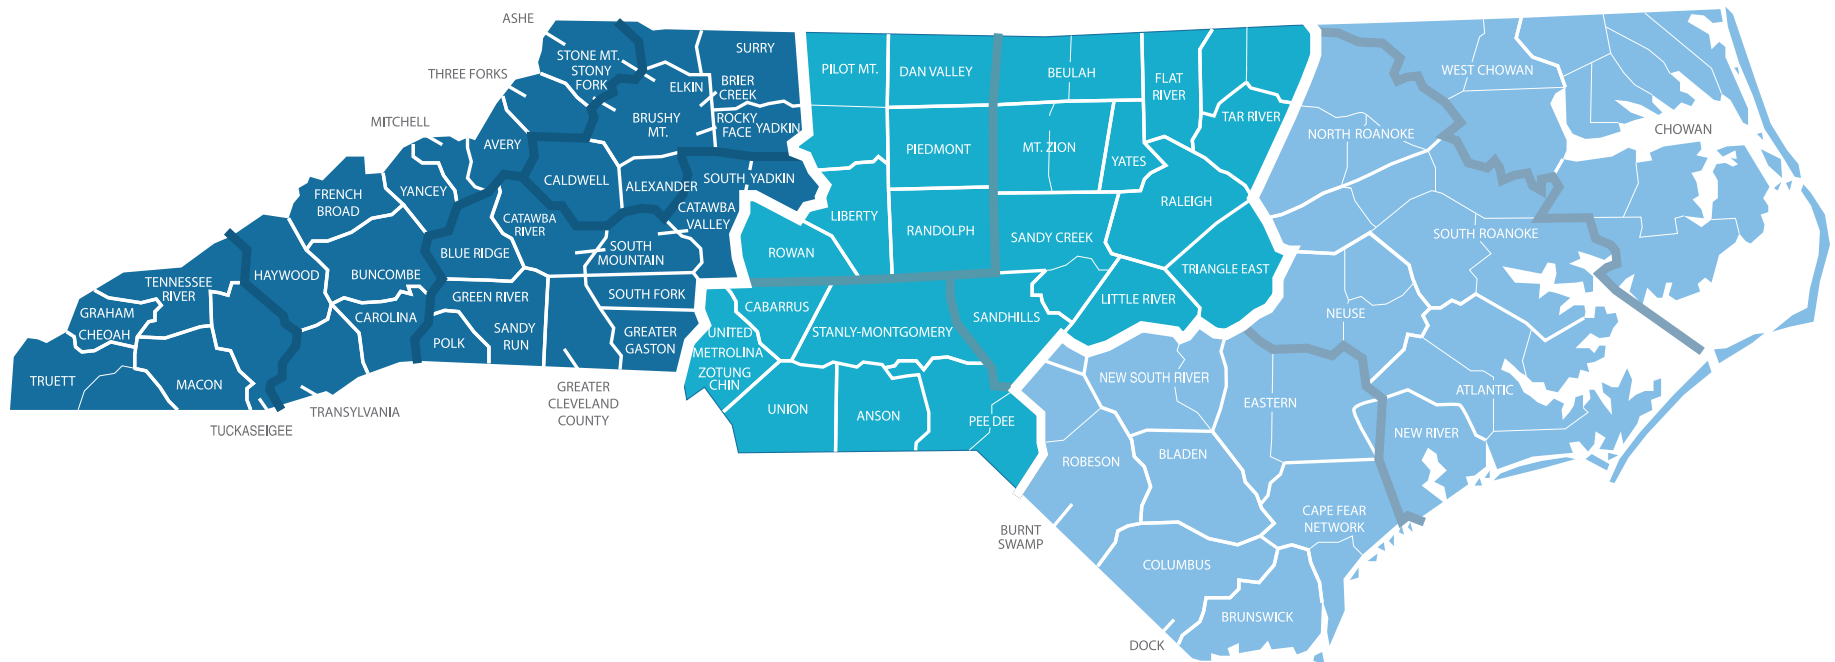

ASSOCIATIONAL CATALYSTS

WESTERN CATALYST

LESTER EVANS

Regions 7-10
levans@ncbaptist.org
828-342-3838

CENTRAL CATALYST

LYNN SASSER

Regions 4-6
lsasser@ncbaptist.org
919-524-8378

EASTERN CATALYST