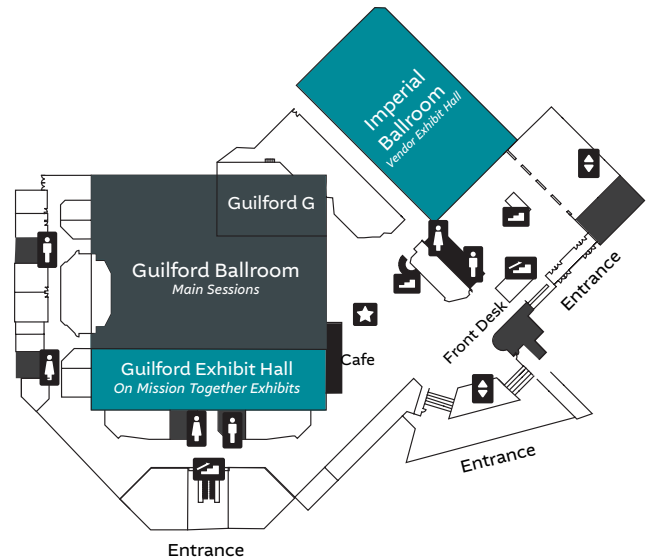

EXHIBIT HALL MAPS

Visit our incredible vendors and exhibitors throughout our Annual Meeting in TWO separate exhibit spaces, noted in teal on the map to the right.

See the maps below for exact location of exhibitors, or find a volunteer to help.

GUILFORD EXHIBIT HALL: ON MISSION TOGETHER EXHIBITS

Baptists on Mission	16
Biblical Recorder	6
CABS	12
Church Renewal Journey	13
Coffee	5
GuideStone Financial	14
IMB	8
IT/IS Team	11
Ministry Strategies Group	19
Mission Catalysts Group	4
Missions Engagement	3
Missions Giving	7
NAMB	10
Provision Financial Resources	15
NC Baptist Merch Store	2