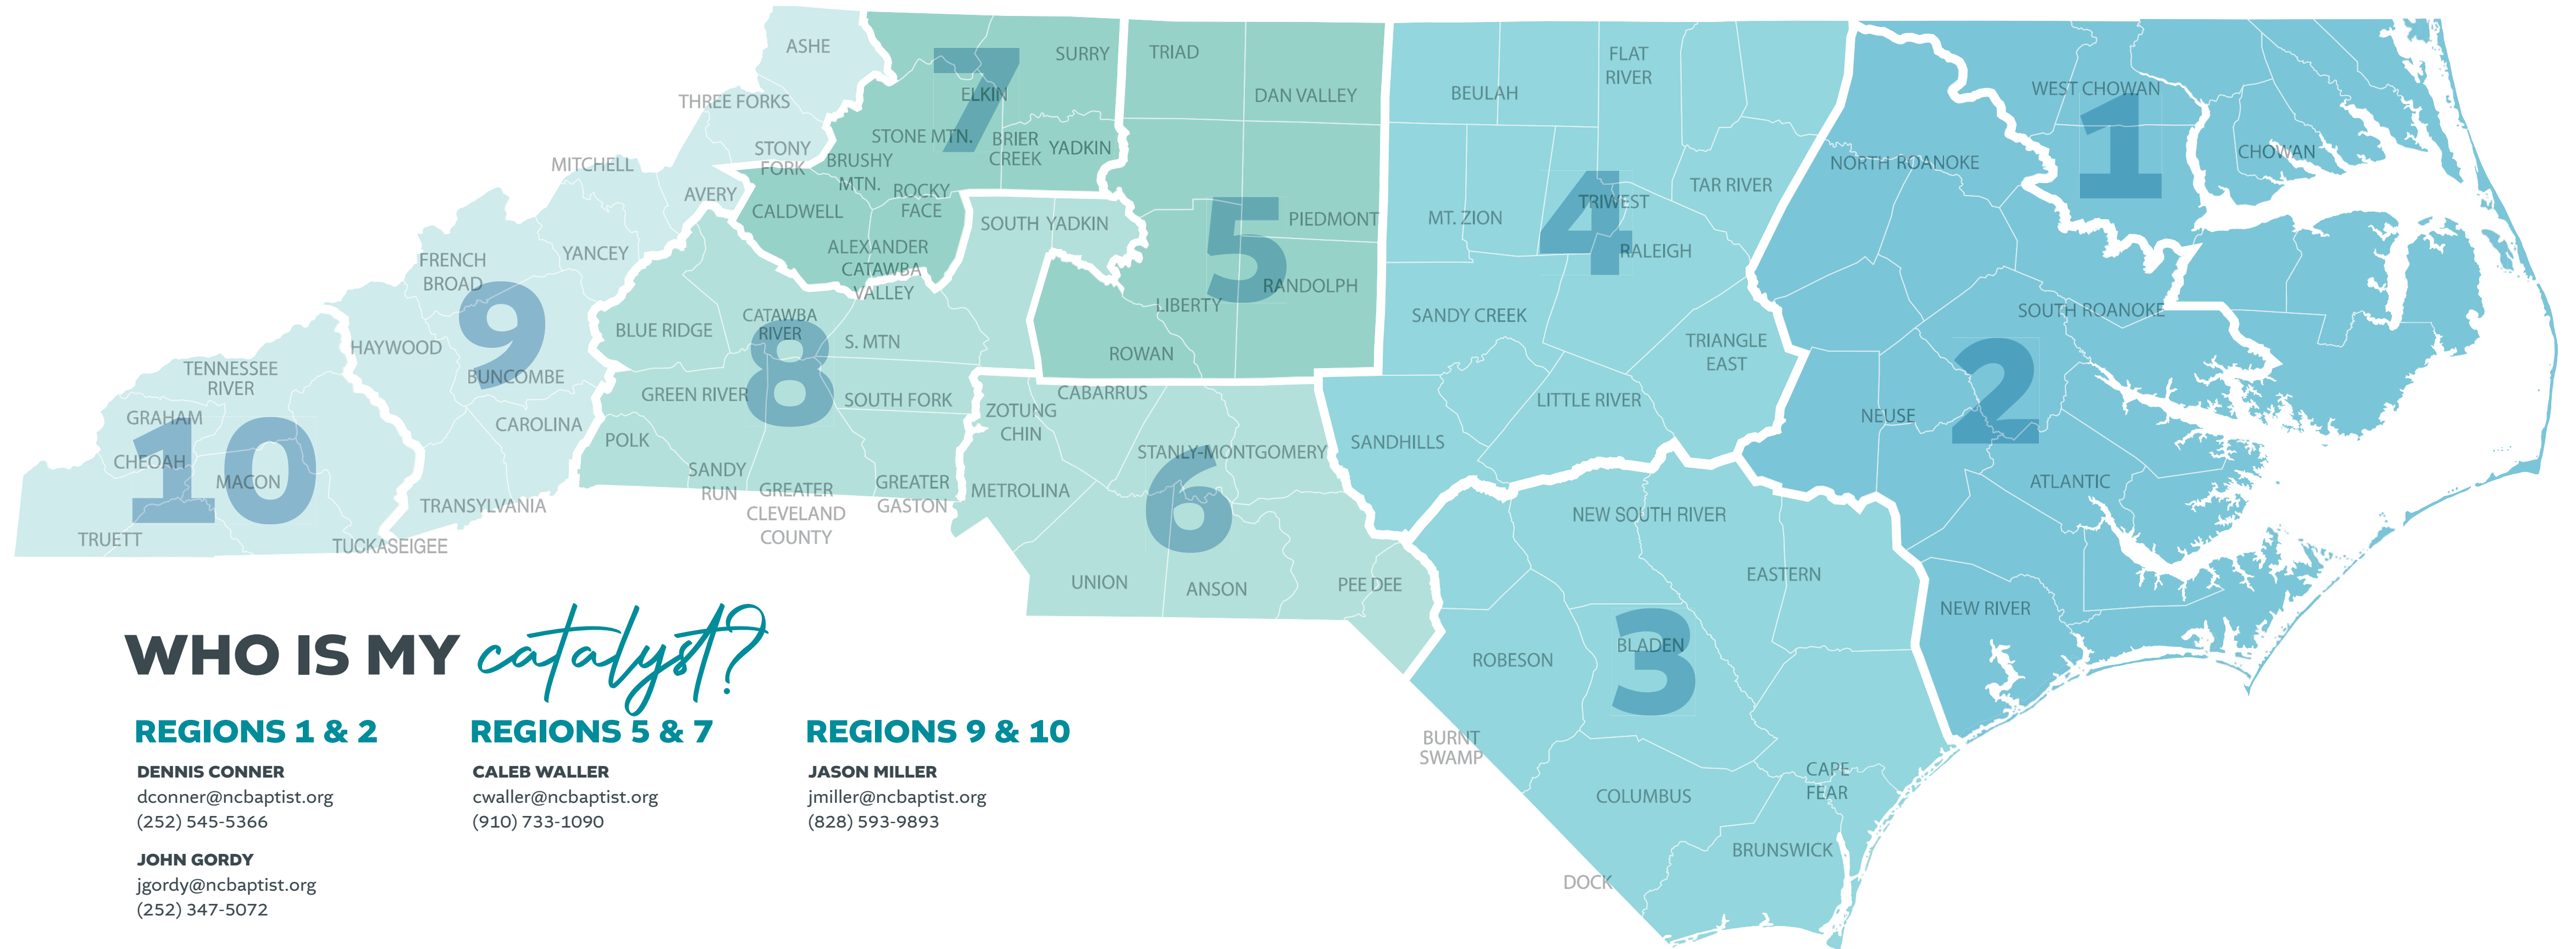

GREAT COMMISSION *catalyst map*

WHO IS MY *catalyst?*

REGIONS 1 & 2

DENNIS CONNER
 dconner@ncbaptist.org
 (252) 545-5366

JOHN GORDY
 jgordy@ncbaptist.org
 (252) 347-5072

REGIONS 3 & 4

JONATHAN DAVIS
 jdavis@ncbaptist.org
 (540) 661-8660