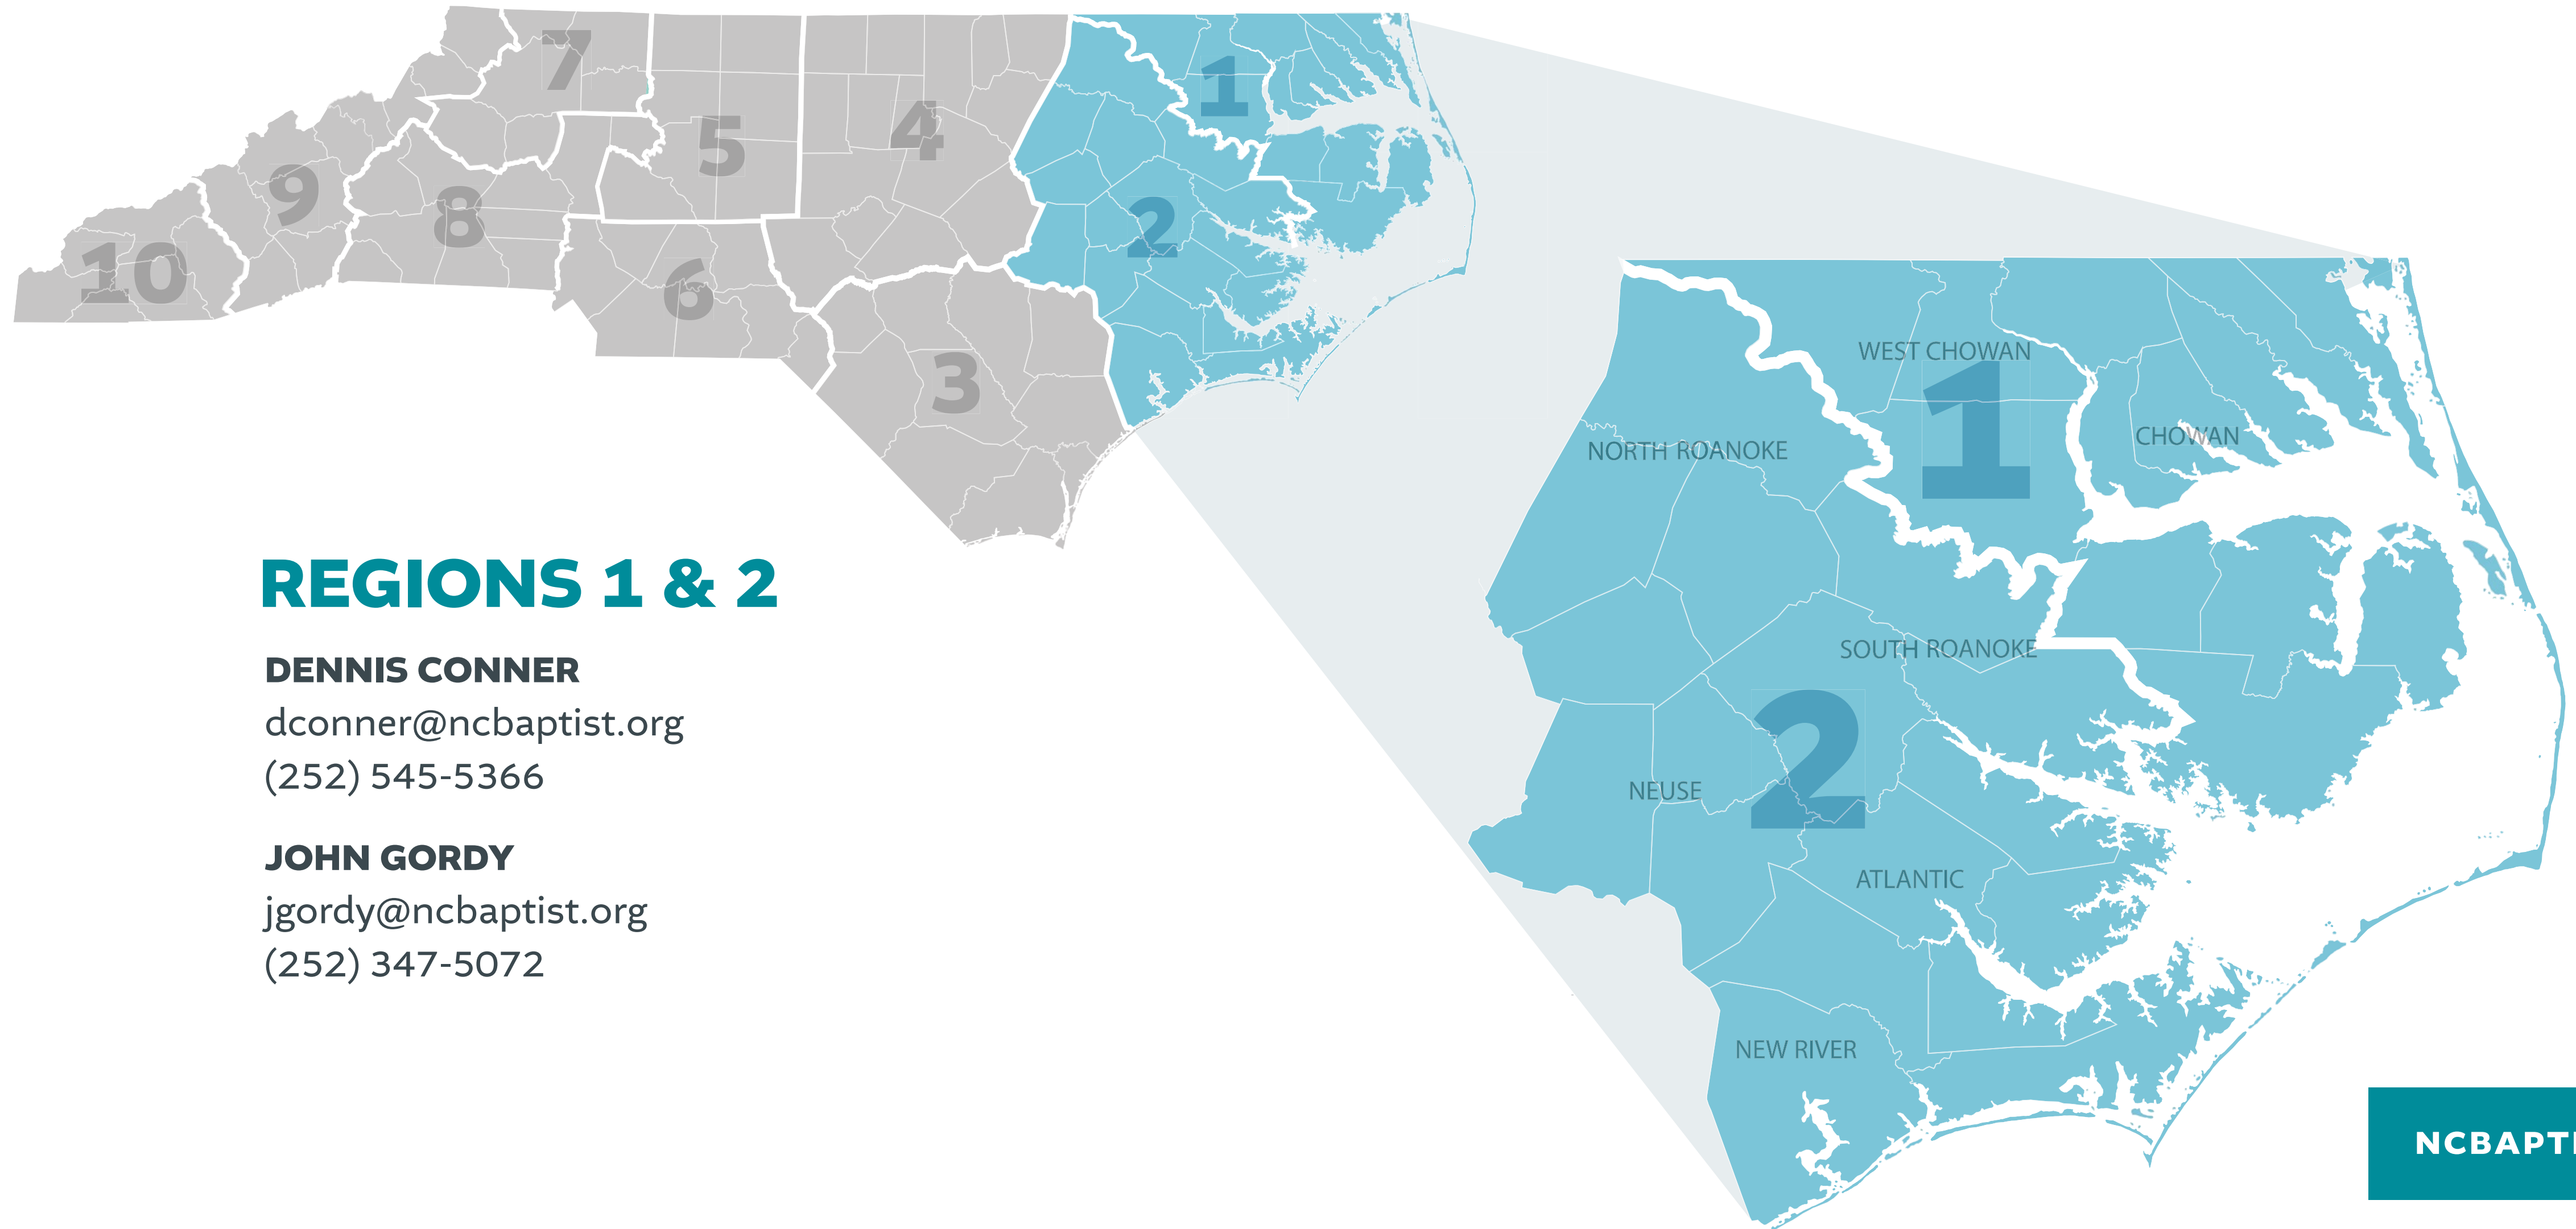

REGIONS 1 & 2

DENNIS CONNER
dconner@ncbaptist.org
(252) 545-5366

JOHN GORDY
jgordy@ncbaptist.org
(252) 347-5072