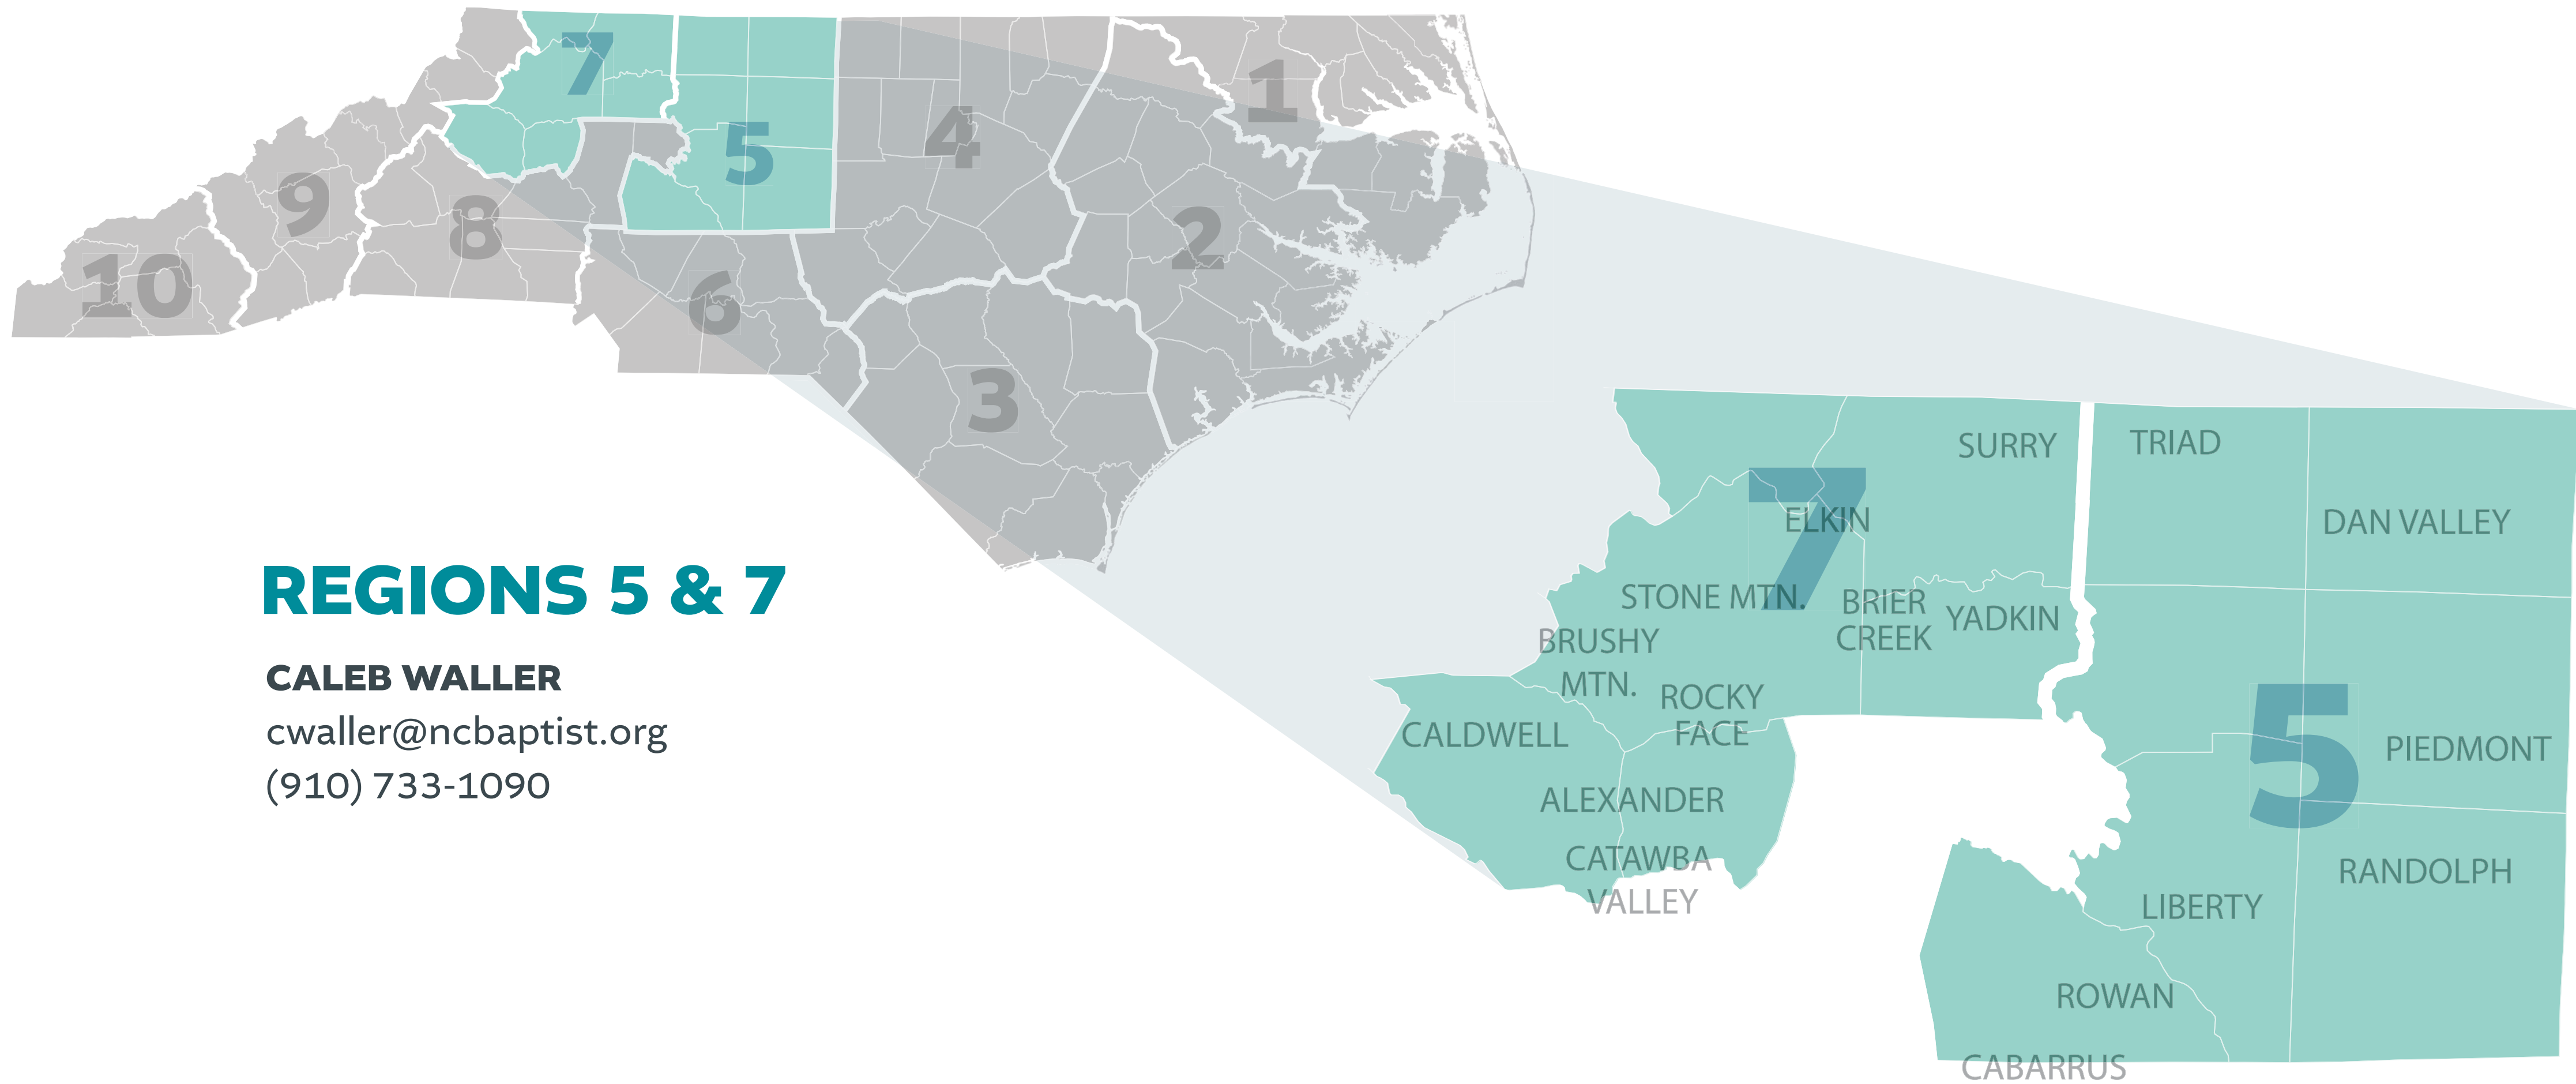

mdodson@ncbaptist.org

(919) 710-2705

GREAT COMMISSION *catalyst map*

REGIONS 5 & 7

CALEB WALLER
cwaller@ncbaptist.org
(910) 733-1090

GREAT COMMISSION *catalyst map*

REGIONS 6 & 8

ERIC MULLIS