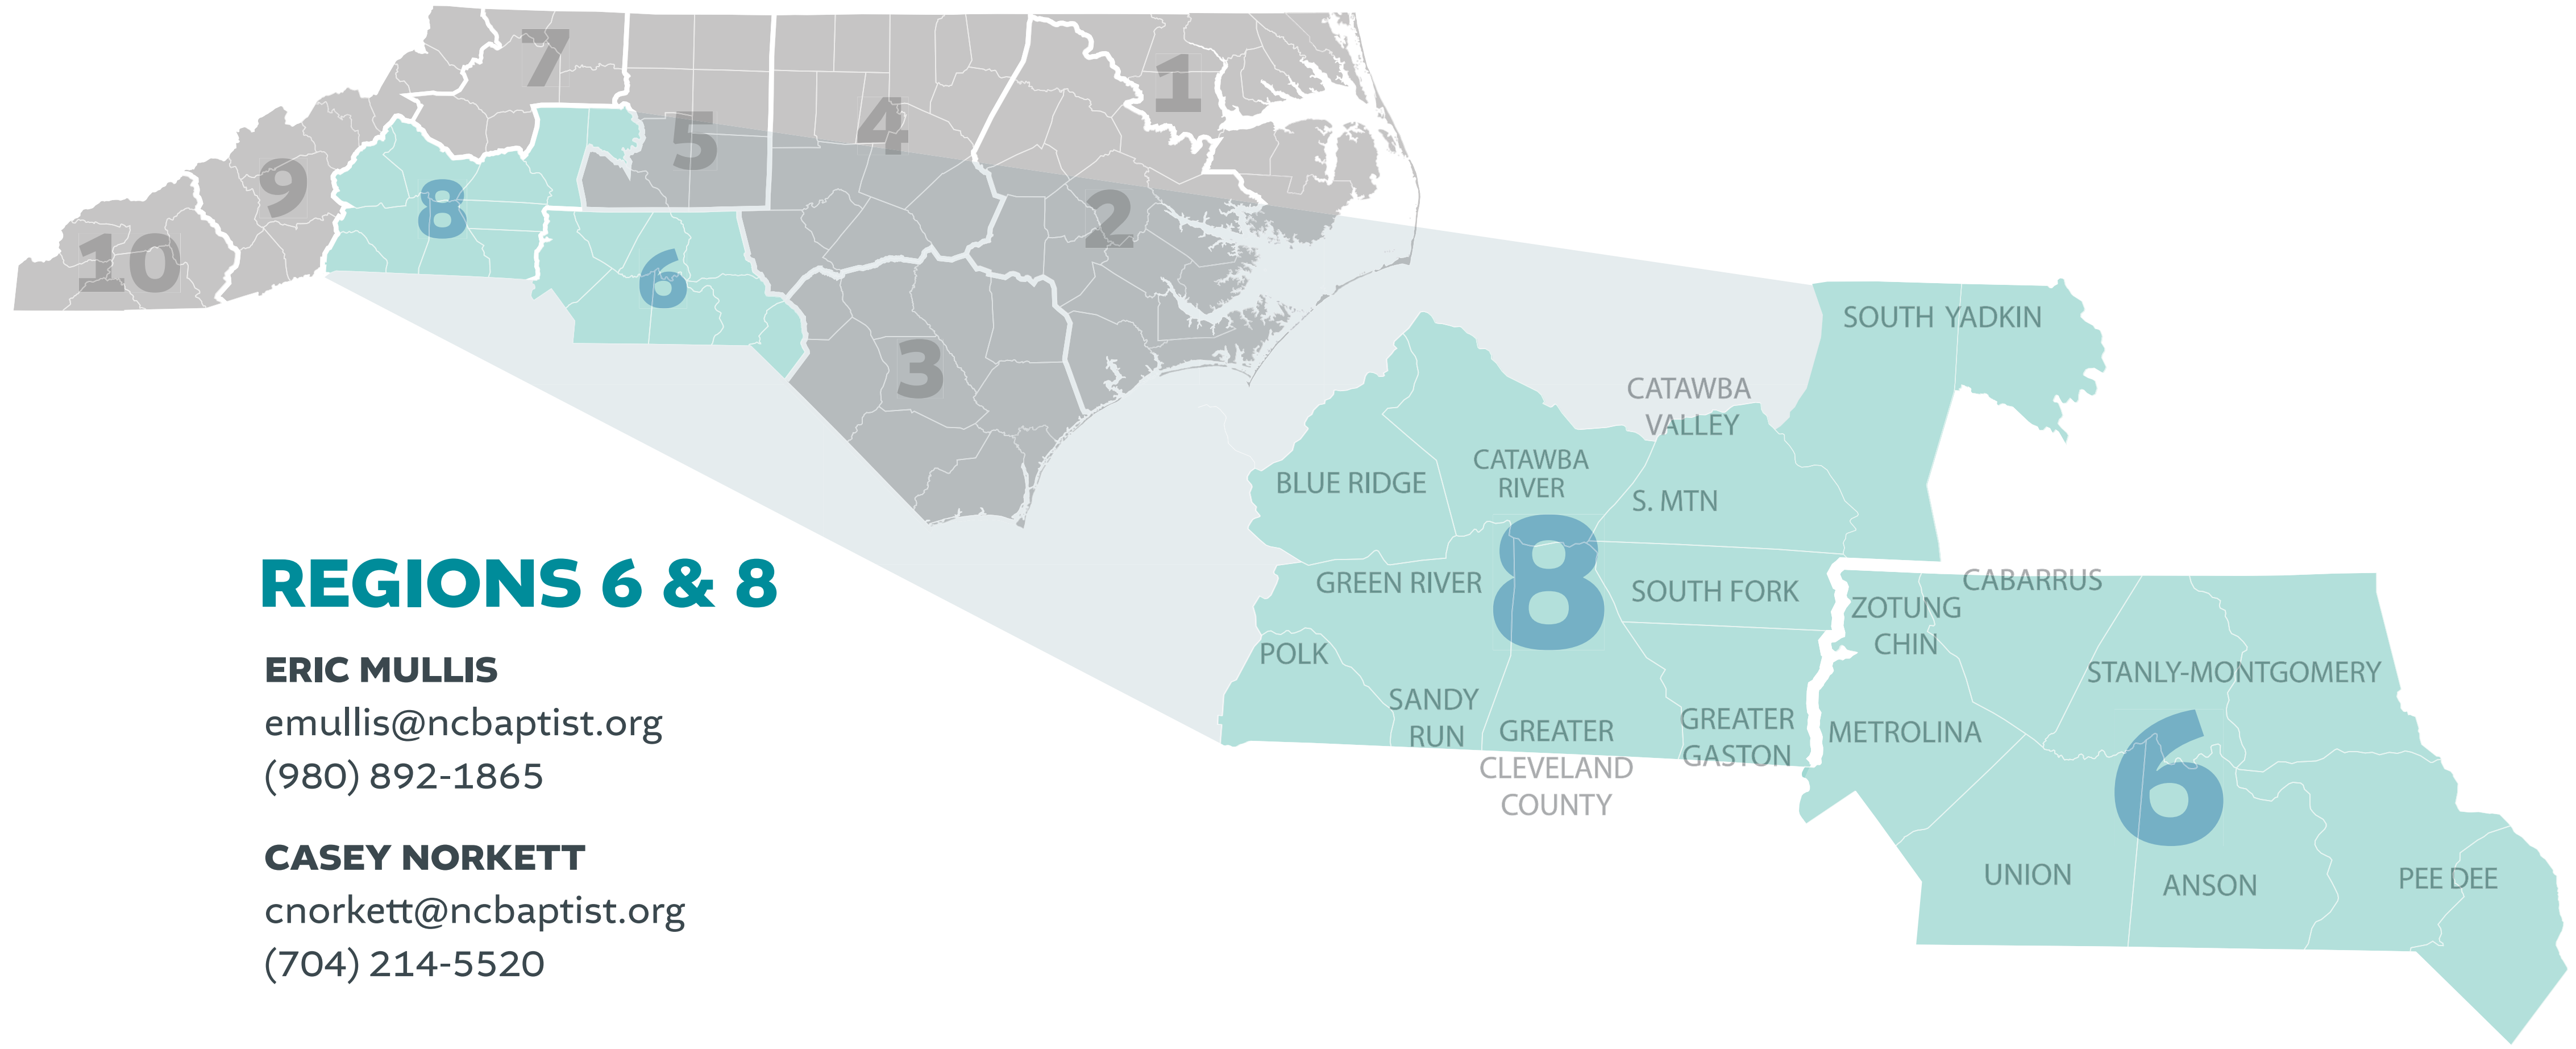

mdodson@ncbaptist.org

(919) 710-2705

GREAT COMMISSION *catalyst map*

REGIONS 5 & 7

CALEB WALLER
cwaller@ncbaptist.org
(910) 733-1090

GREAT COMMISSION *catalyst map*

REGIONS 6 & 8

ERIC MULLIS