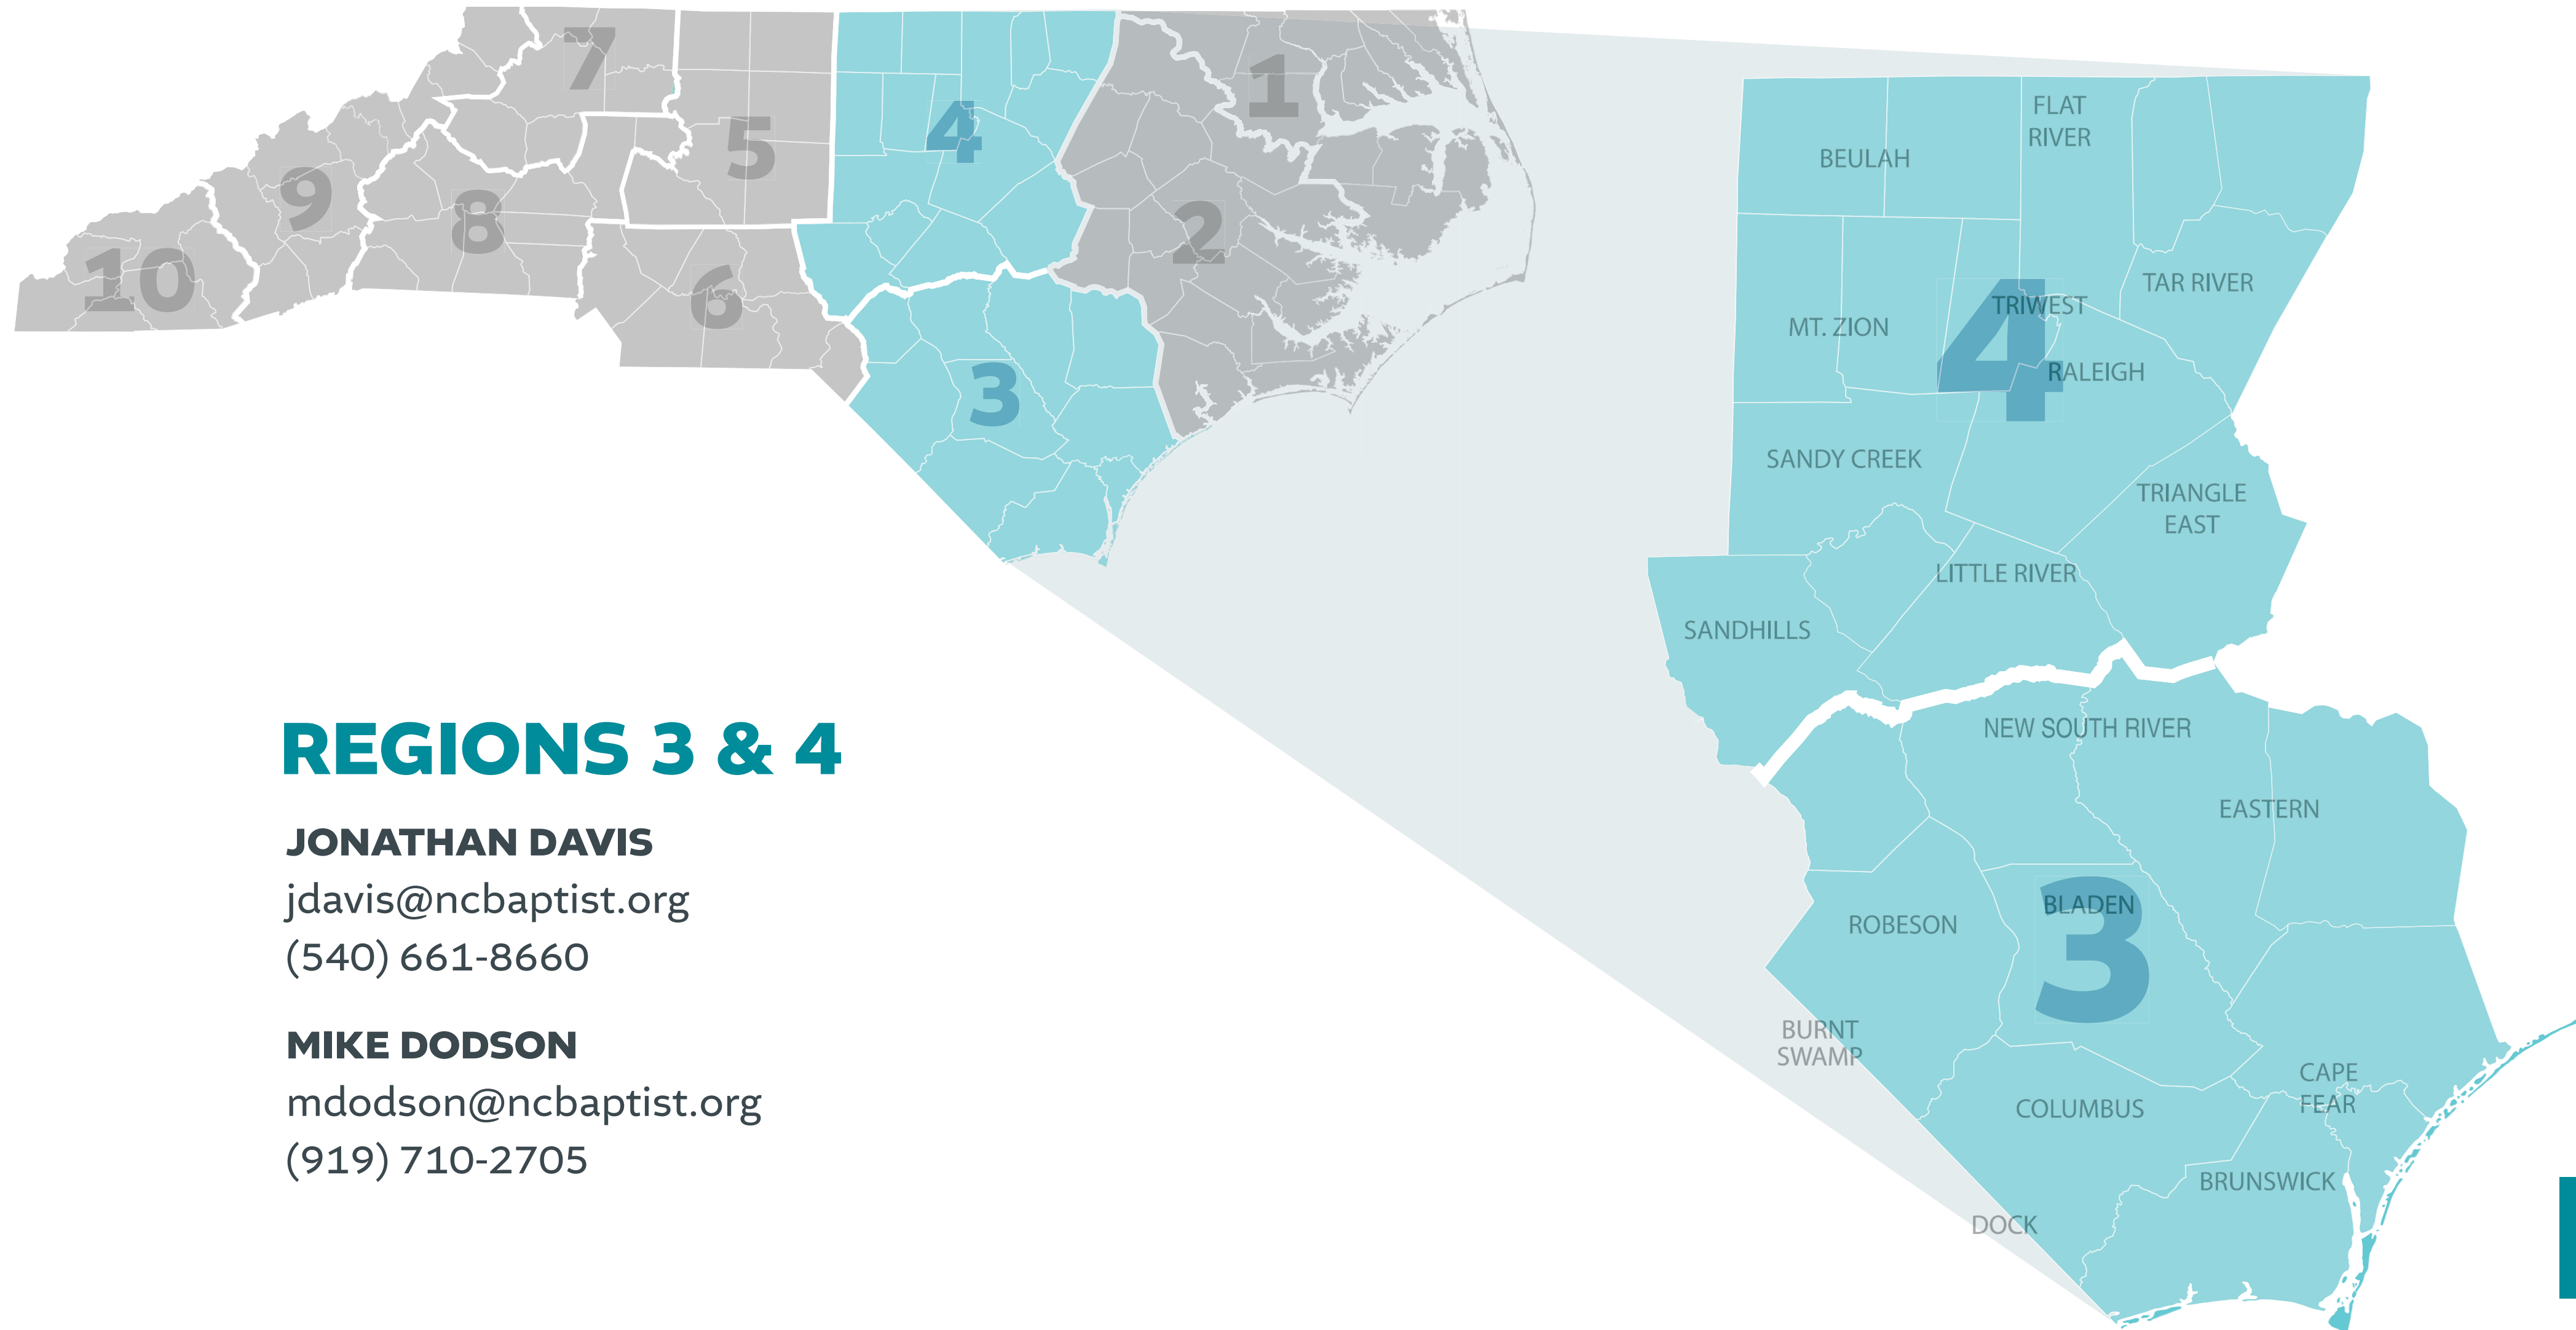

GREAT COMMISSION *catalyst map*

REGIONS 3 & 4

JONATHAN DAVIS

jdavis@ncbaptist.org

(540) 661-8660

MIKE DODSON

mdodson@ncbaptist.org

(919) 710-2705