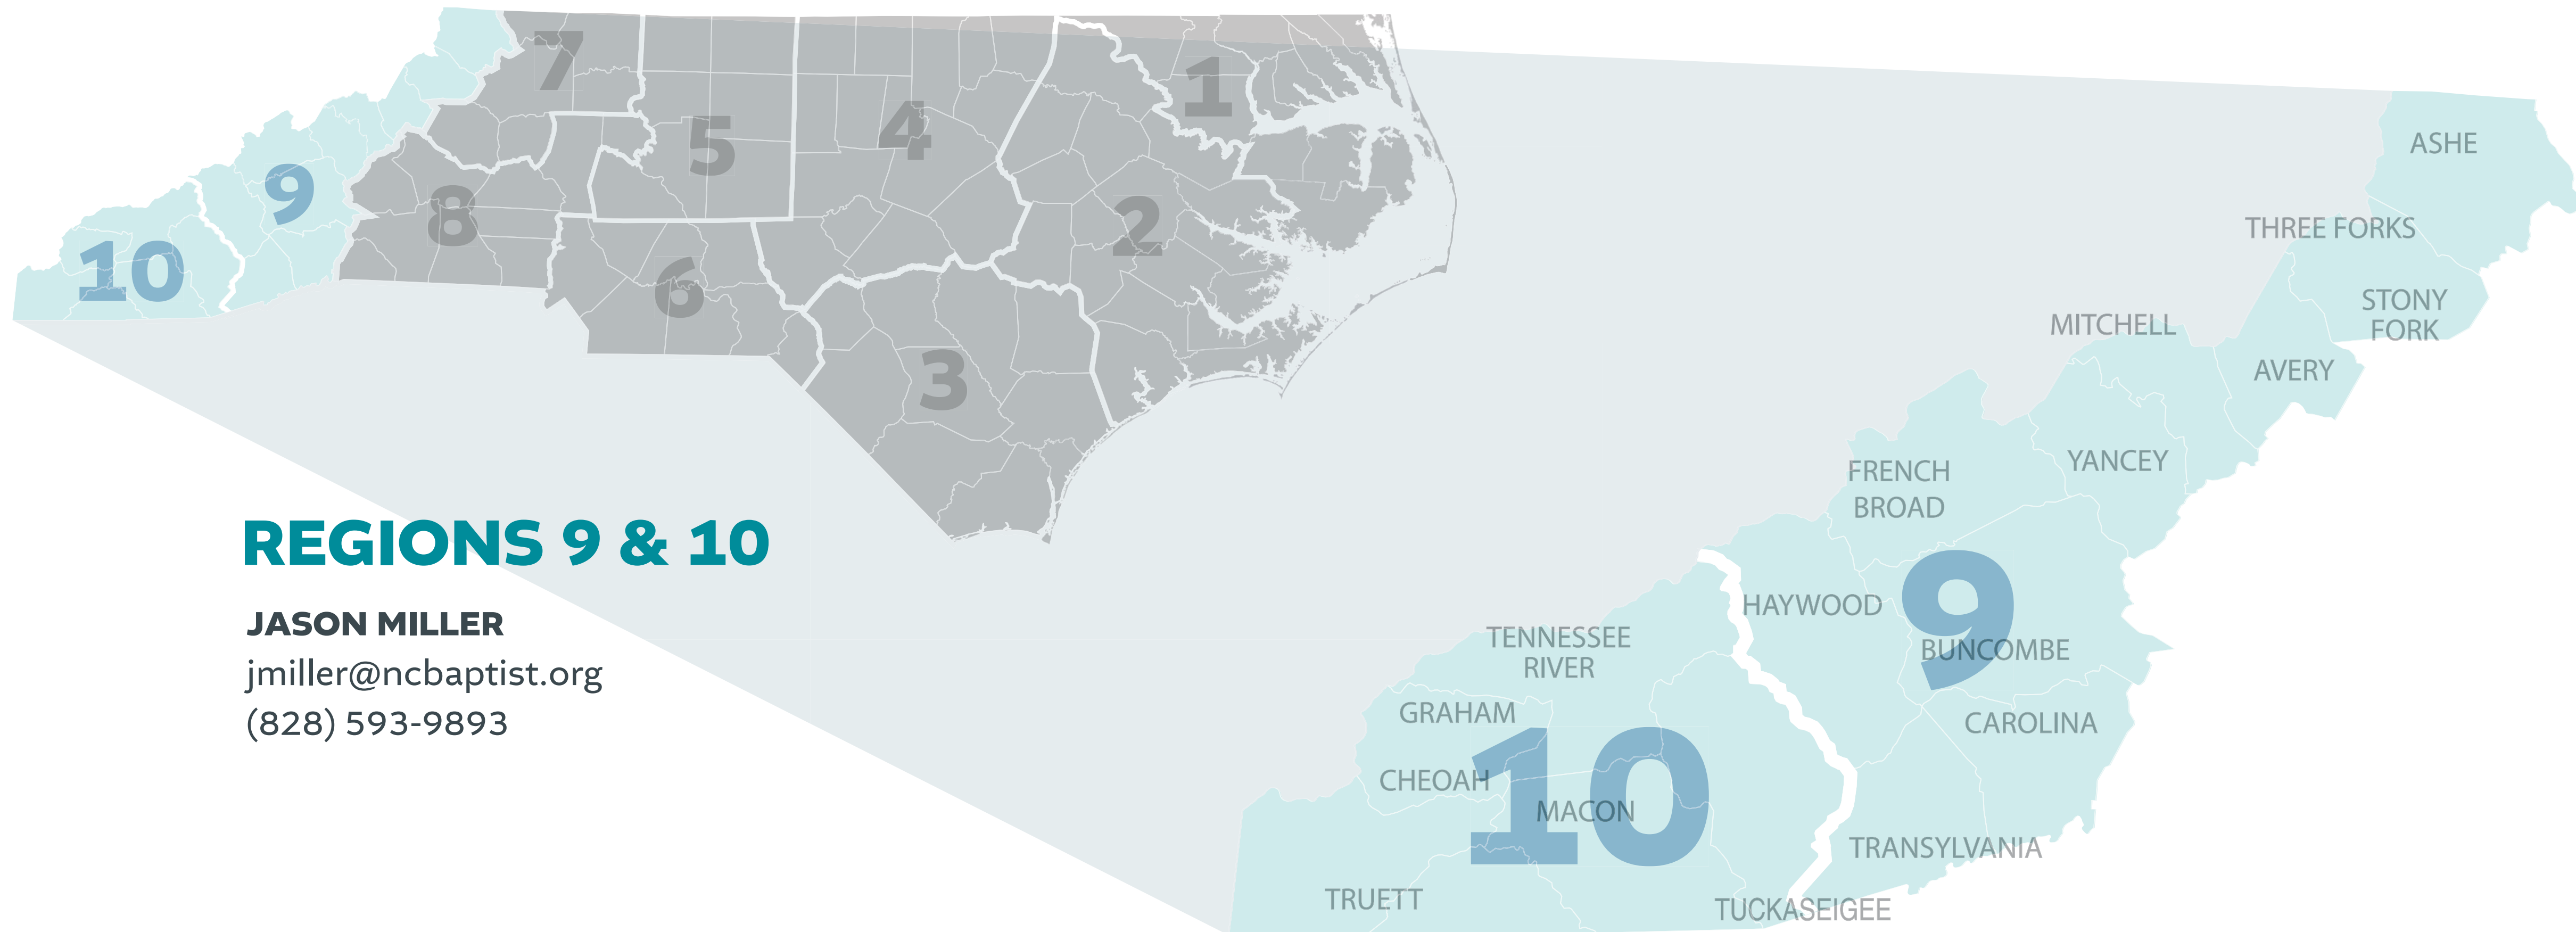

GREAT COMMISSION *catalyst map*

REGIONS 9 & 10

JASON MILLER

jmiller@ncbaptist.org

(828) 593-9893