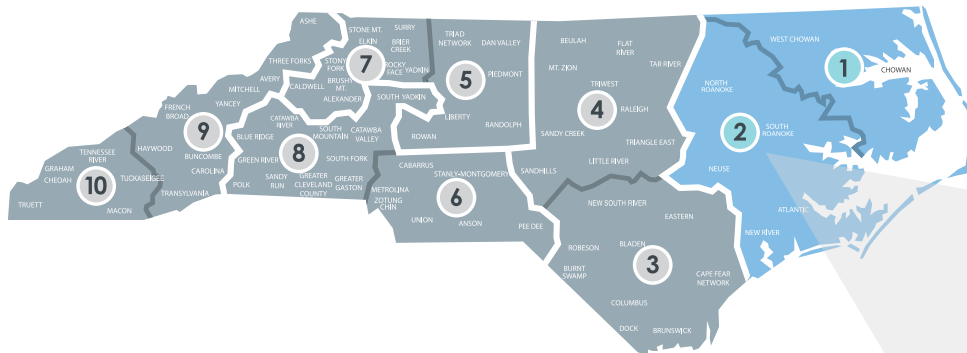

WHO IS MY GREAT COMMISSION CATALYST?

We are here to serve the local church and be on mission together. How can we assist your church in the Great Commission?

REGIONS 1 & 2

DENNIS CONNER

dconner@ncbaptist.org