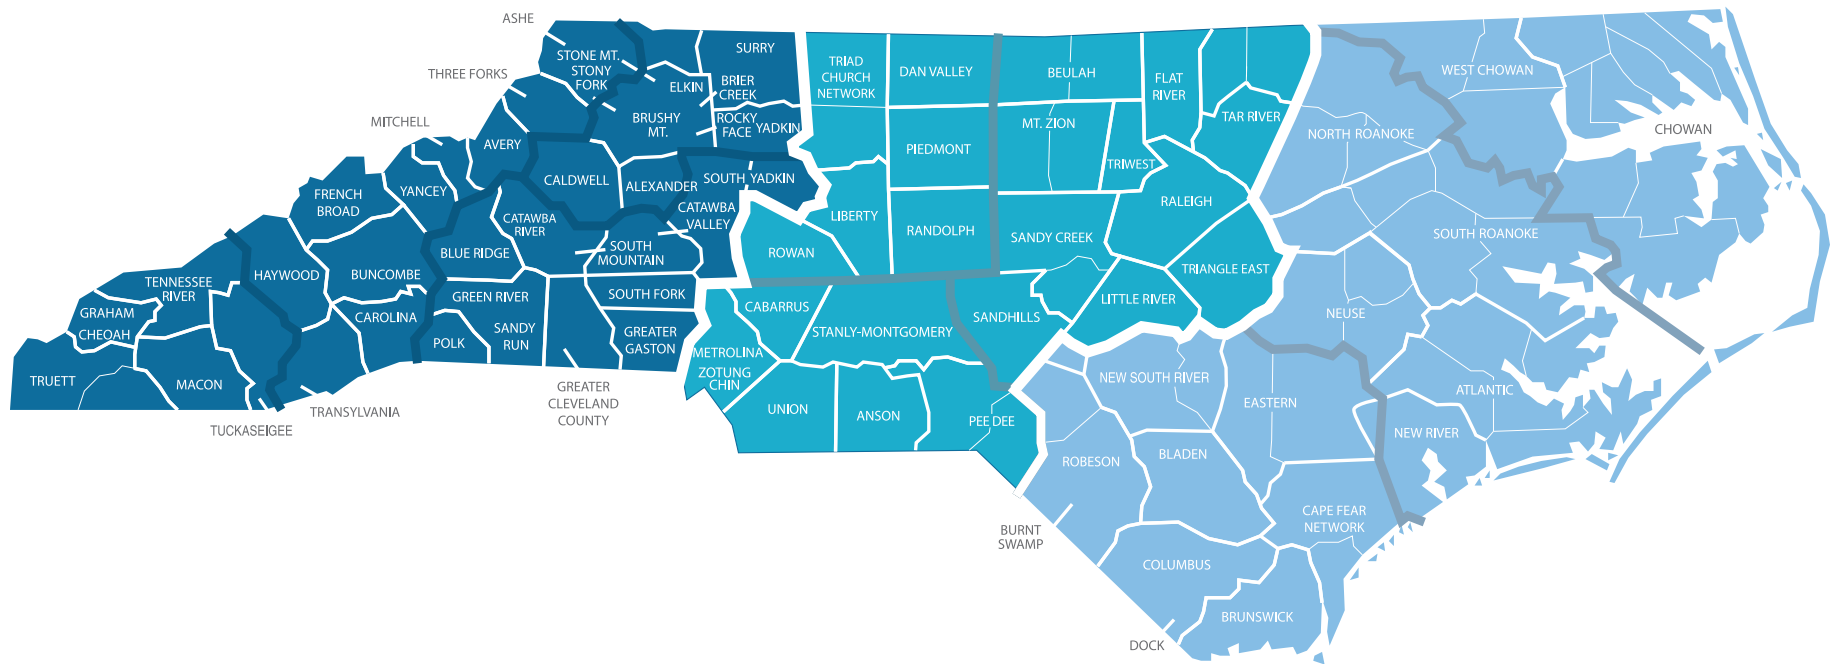

ASSOCIATIONAL CATALYSTS

WESTERN CATALYST

LESTER EVANS

Regions 7-10
levans@ncbaptist.org
828-342-3838

CENTRAL CATALYST

LYNN SASSER

Regions 4-6
lsasser@ncbaptist.org
919-524-8378

EASTERN CATALYST

ROY SMITH

Regions 1-3
rsmith@ncbaptist.org
910-899-3787