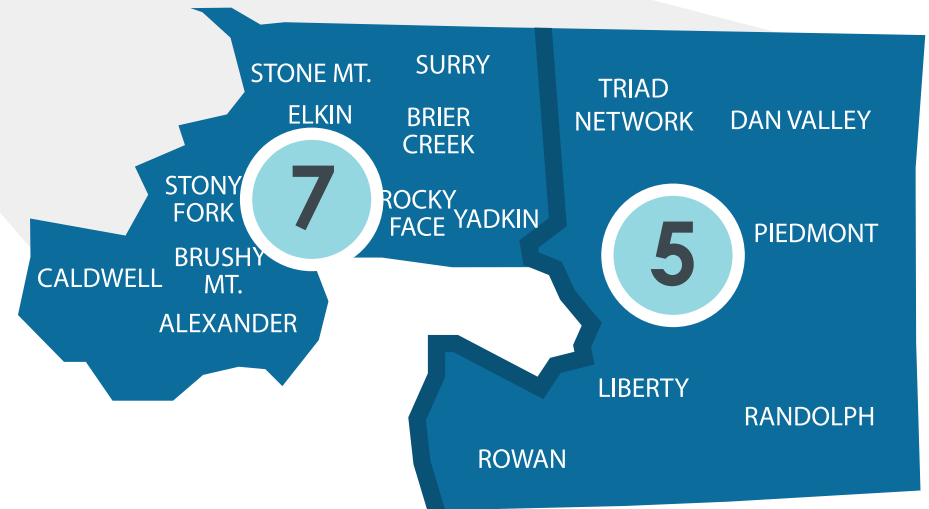

WHO IS MY GREAT COMMISSION CATALYST?

We are here to serve the local church and be on mission together. How can we assist your church in the Great Commission?

REGIONS 5 & 7

RUSS REAVES
rreaves@ncbaptist.org
336-817-2763