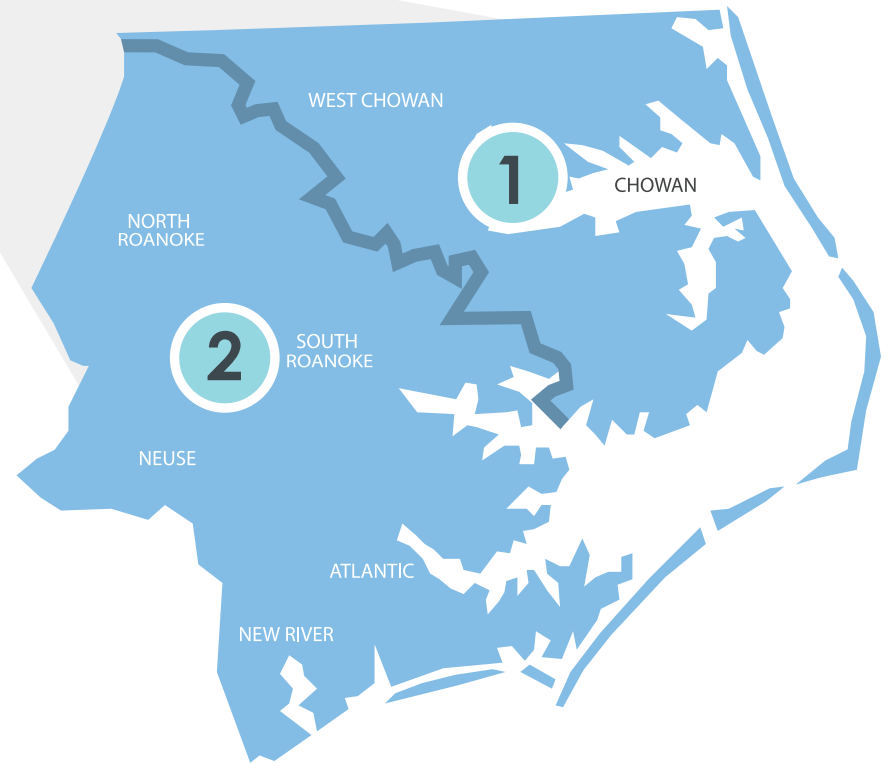

WHO IS MY GREAT COMMISSION CATALYST?

We are here to serve the local church and be on mission together. How can we assist your church in the Great Commission?

REGIONS 1 & 2

DENNIS CONNER

dconner@ncbaptist.org

252-545-5366

JOHN GORDY

jgordy@ncbaptist.org

252-347-5072