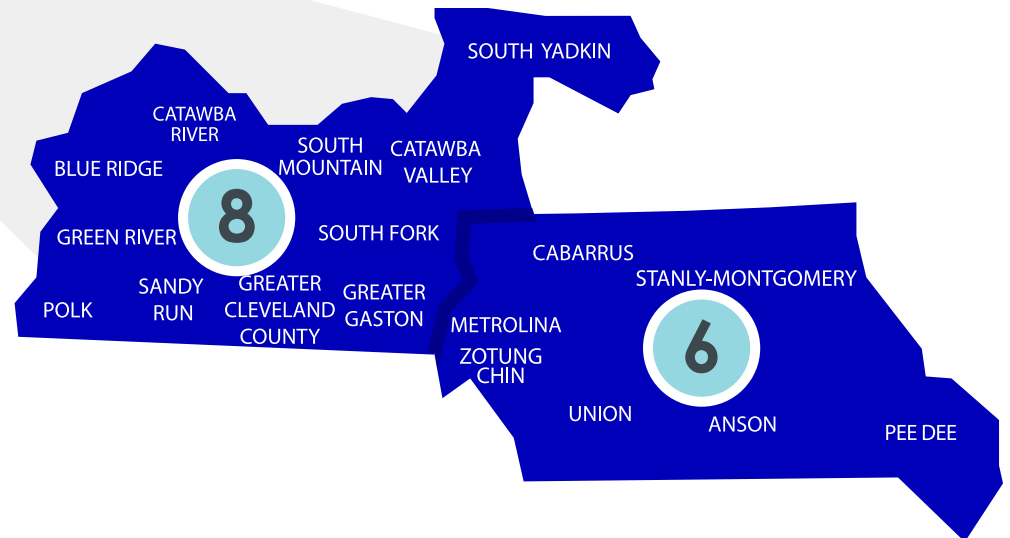

WHO IS MY GREAT COMMISSION CATALYST?

We are here to serve the local church and be on mission together. How can we assist your church in the Great Commission?

REGIONS 6 & 8

ERIC MULLIS
emullis@ncbaptist.org
980-892-1865

CASEY NORKETT
cnorkett@ncbaptist.org
704-214-5520