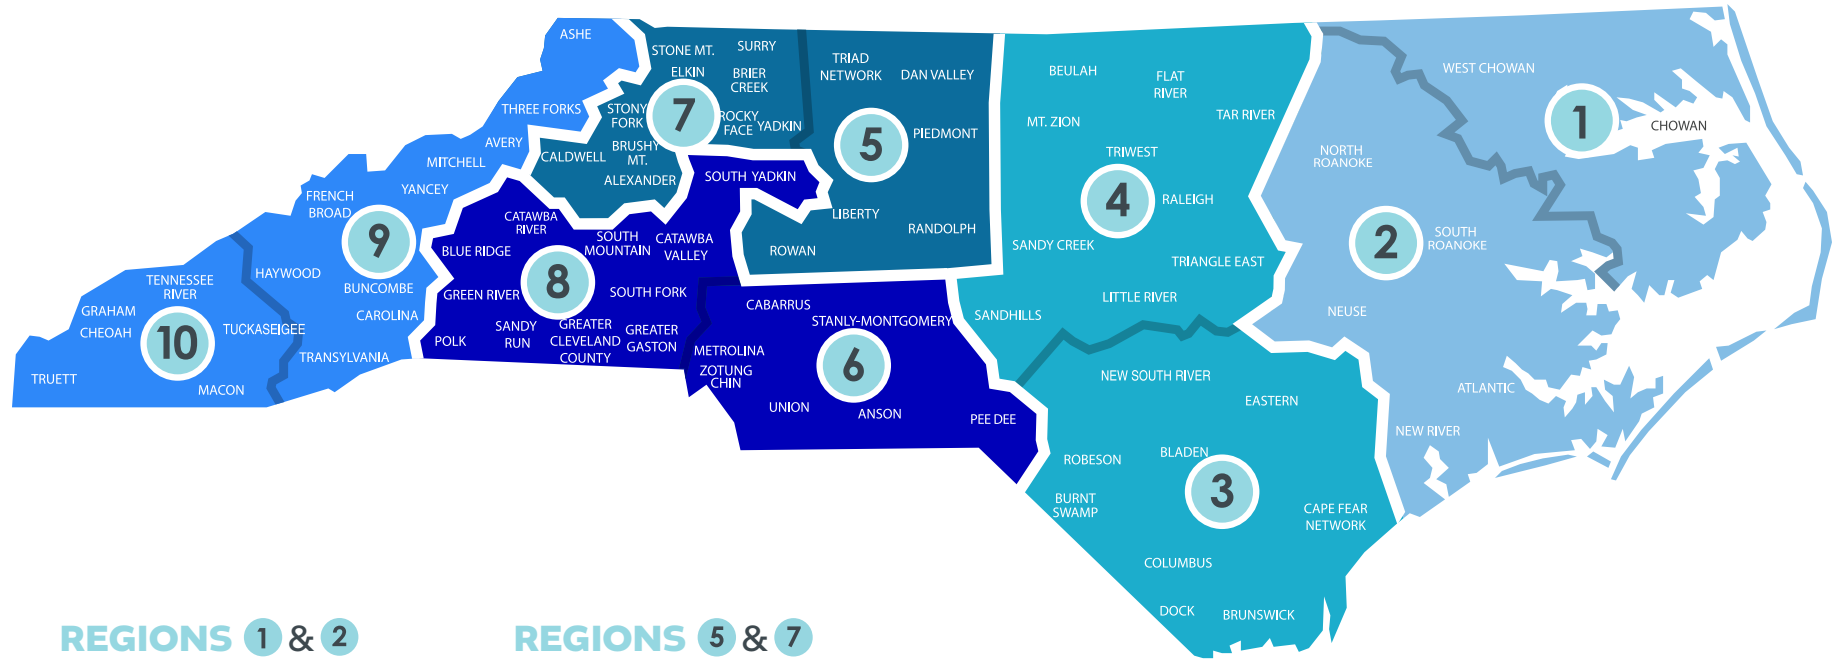

WHO IS MY GREAT COMMISSION CATALYST?

We are here to serve the local church and be on mission together. How can we assist your church in the Great Commission?

REGIONS 1 & 2

DENNIS CONNER
dconner@ncbaptist.org
252-545-5366

JOHN GORDY
jgordy@ncbaptist.org
252-347-5072

REGIONS 3 & 4

BARRY MURRY
bmurry@ncbaptist.org
919-721-9577

REGIONS 5 & 7

RUSS REAVES
rreaves@ncbaptist.org
336-817-2763

REGIONS 6 & 8

ERIC MULLIS
emullis@ncbaptist.org
980-892-1865

CASEY NORKETT
cnorkett@ncbaptist.org
704-214-5520

REGIONS 9 & 10

STEVE HARRIS
sharris@ncbaptist.org
828-772-1908

STATEWIDE

SAMMY JOO, ASIAN
sjoo@ncbaptist.org
919-612-4991

AMAURY SANTOS, HISPANIC
asantos@ncbaptist.org
919-418-0093