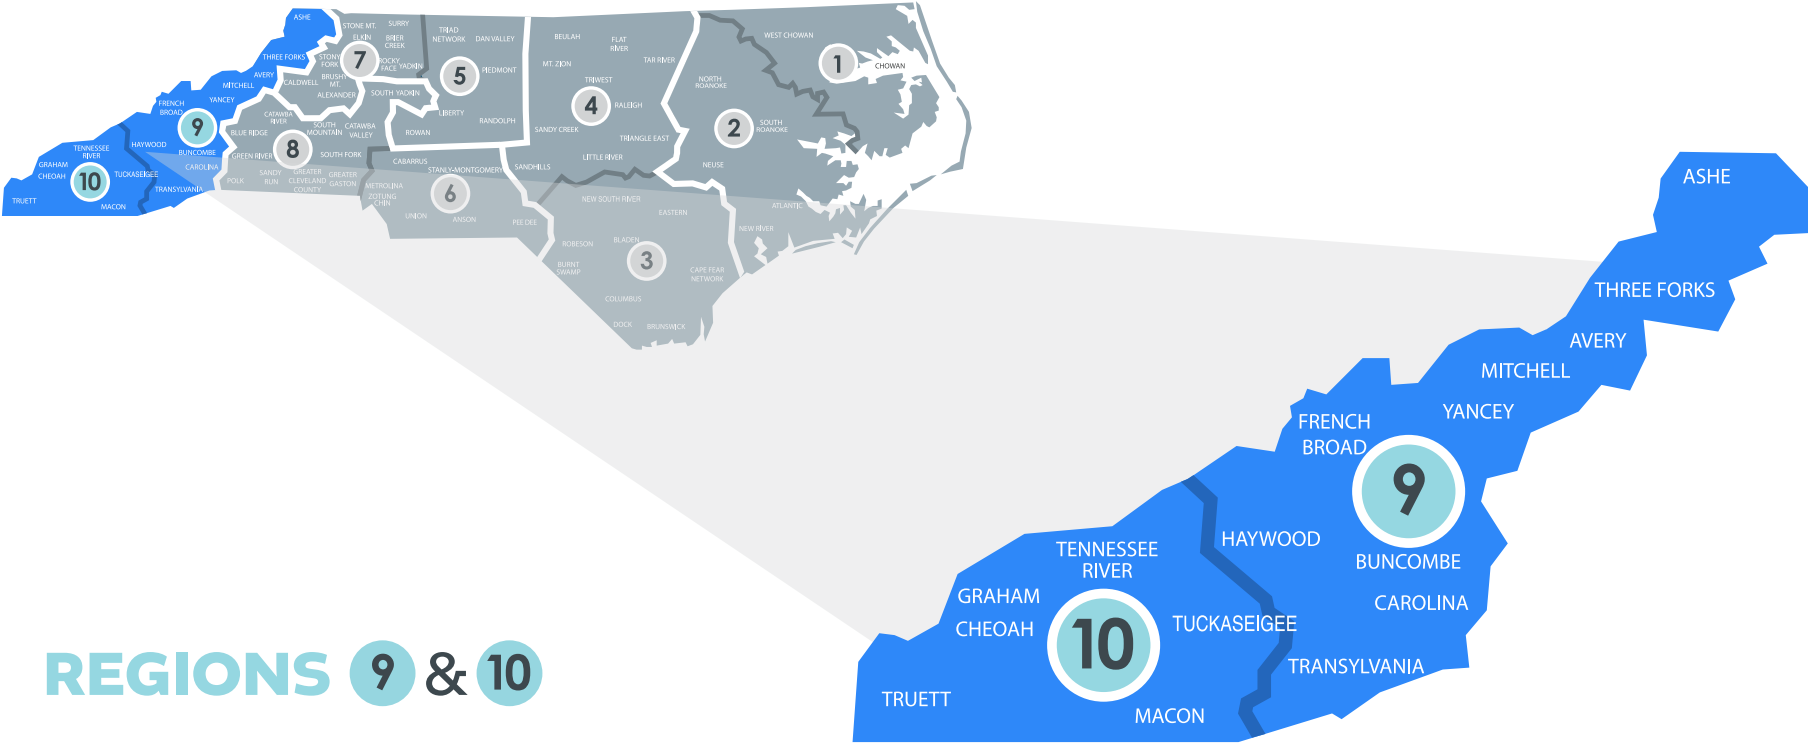

WHO IS MY GREAT COMMISSION CATALYST?

We are here to serve the local church and be on mission together. How can we assist your church in the Great Commission?

REGIONS 9 & 10

STEVE HARRIS
sharris@ncbaptist.org
828-772-1908