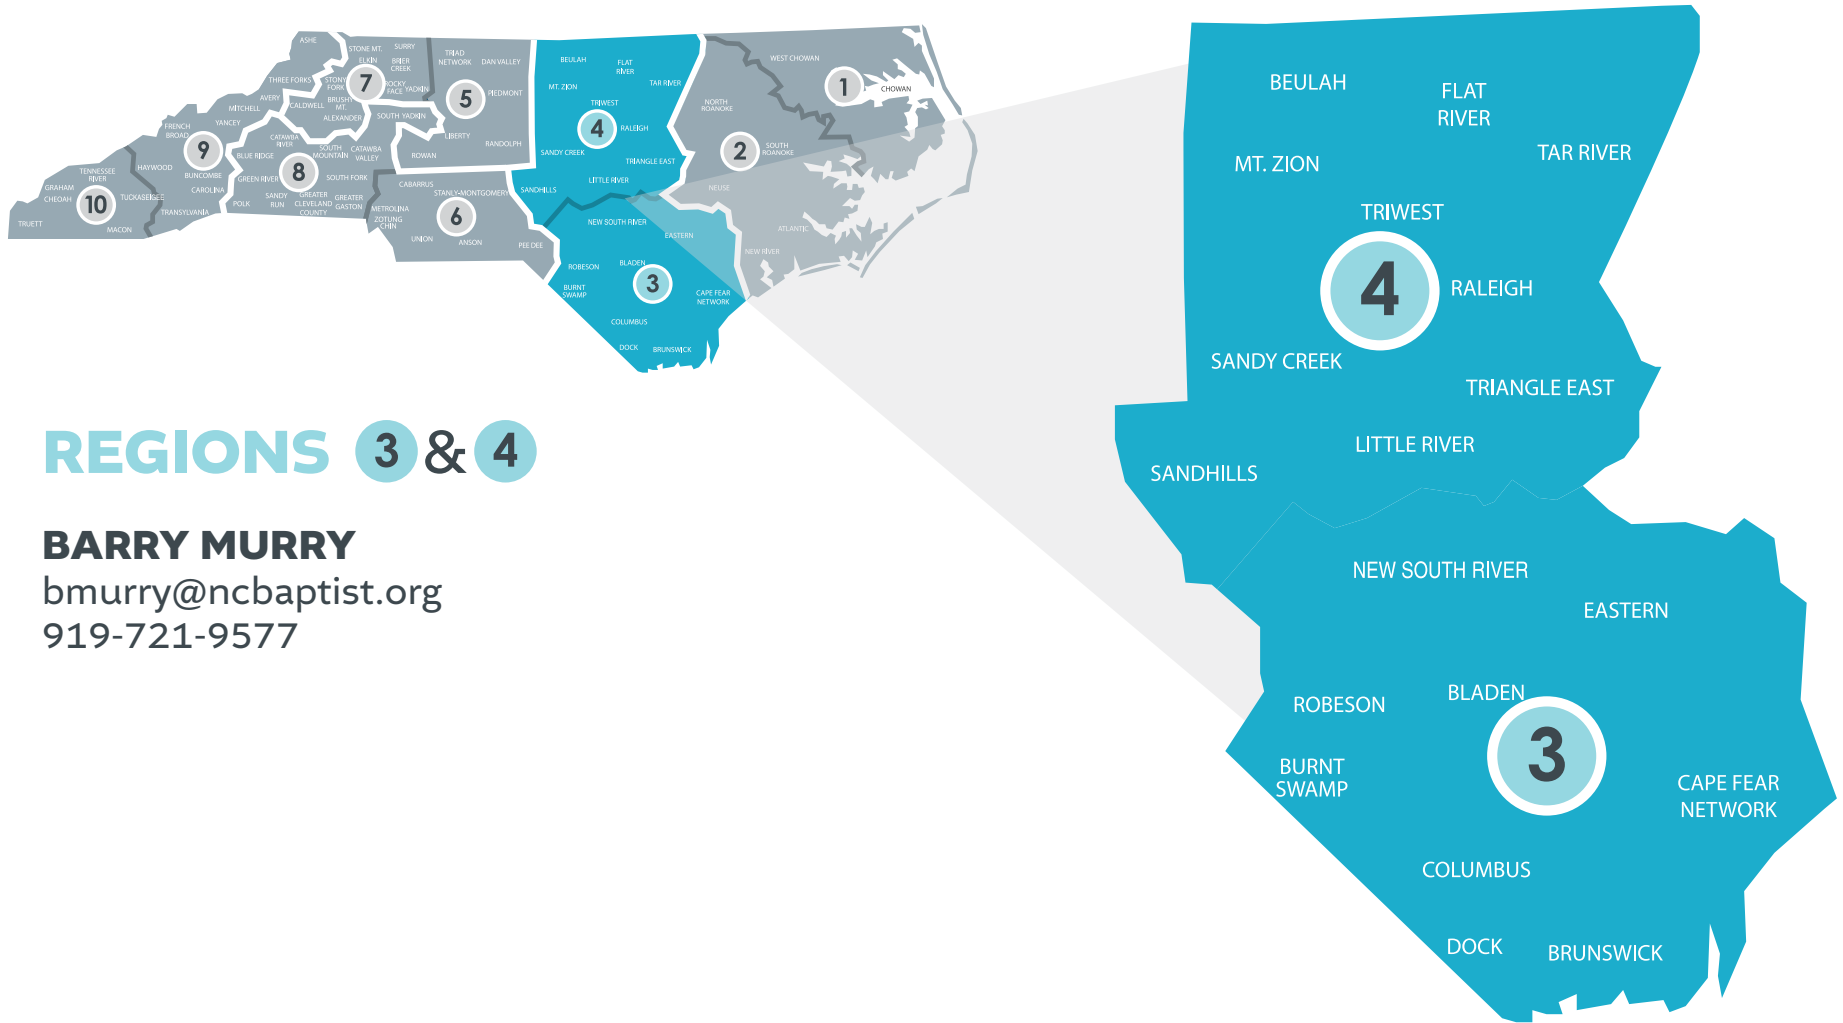

WHO IS MY GREAT COMMISSION CATALYST?

We are here to serve the local church and be on mission together. How can we assist your church in the Great Commission?

REGIONS 3 & 4

BARRY MURRY
bmurry@ncbaptist.org
919-721-9577