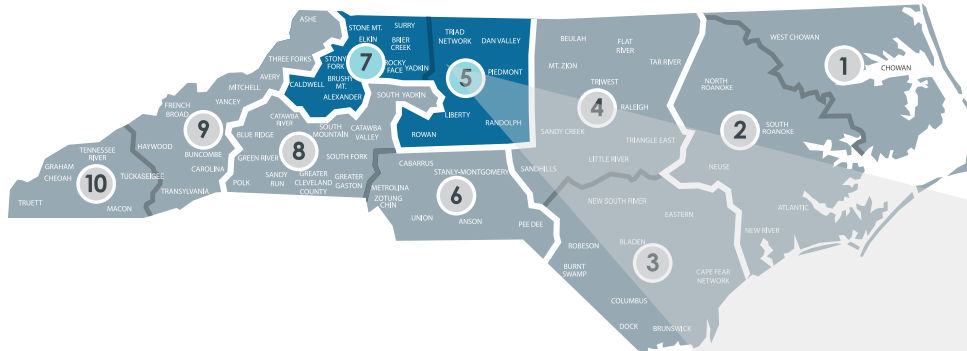

WHO IS MY GREAT COMMISSION CATALYST?

We are here to serve the local church and be on mission together. How can we assist your church in the Great Commission?

REGIONS 5 & 7

RUSS REAVES
rreaves@ncbaptist.org
336-817-2763