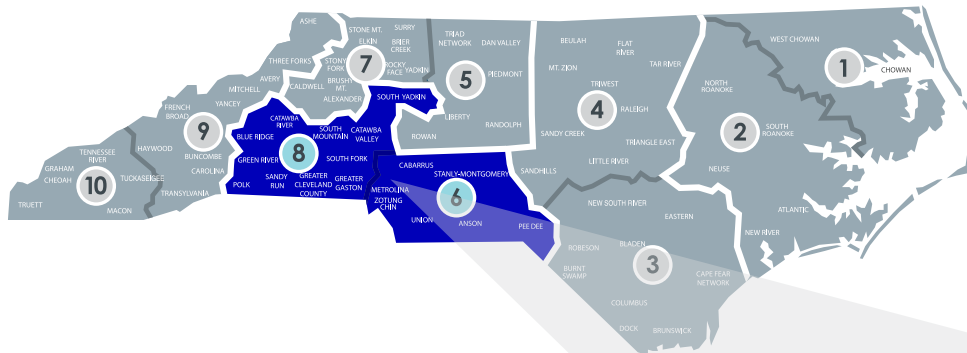

WHO IS MY GREAT COMMISSION CATALYST?

We are here to serve the local church and be on mission together. How can we assist your church in the Great Commission?

REGIONS 6 & 8

ERIC MULLIS
emullis@ncbaptist.org
980-892-1865

CASEY NORKETT
cnorkett@ncbaptist.org
704-214-5520