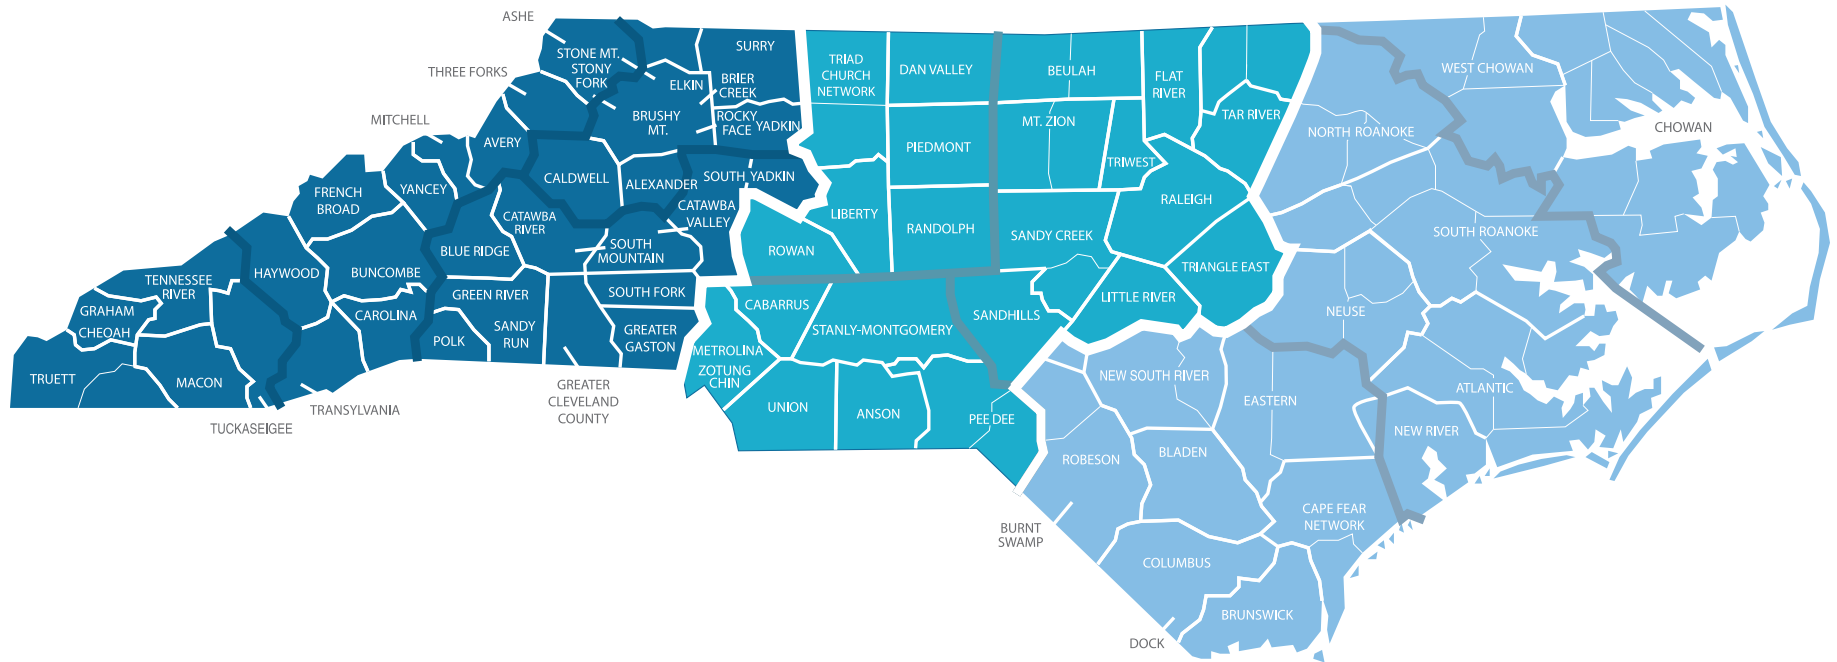

ASSOCIATIONAL CATALYSTS

WESTERN CATALYST

LESTER EVANS

Regions 7-10
levans@ncbaptist.org
828-342-3838

CENTRAL CATALYST

LYNN SASSER

Regions 4-6
lsasser@ncbaptist.org
919-524-8378

EASTERN CATALYST