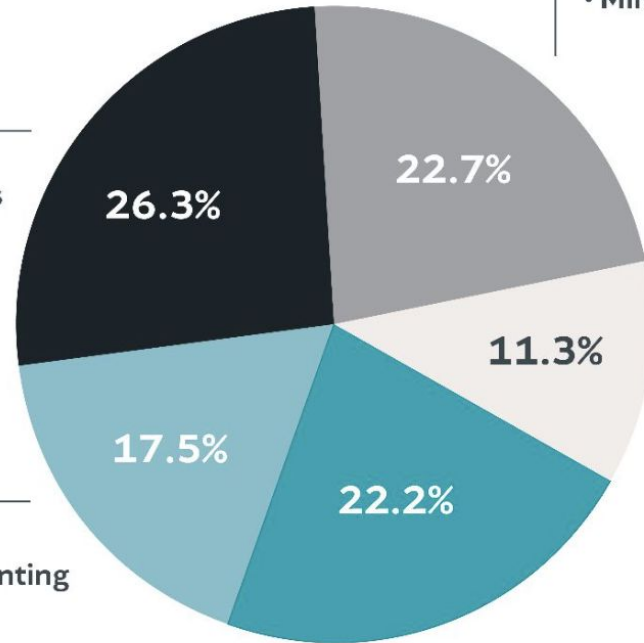

Cooperative Program

is a system where churches combine missions gifts together for greater kingdom impact.

North Carolina Missions Offering

is an annual offering that supports church planting, disaster relief and other missions projects.

[NCBAPTIST.ORG](https://www.ncbaptist.org)

REACH

- IMB
- N.C. Baptist International Missions

SEND

- NAMB
- SendNC Church Planting

SERVE

- Ministry to N.C. Baptist Churches

ADMINISTRATION