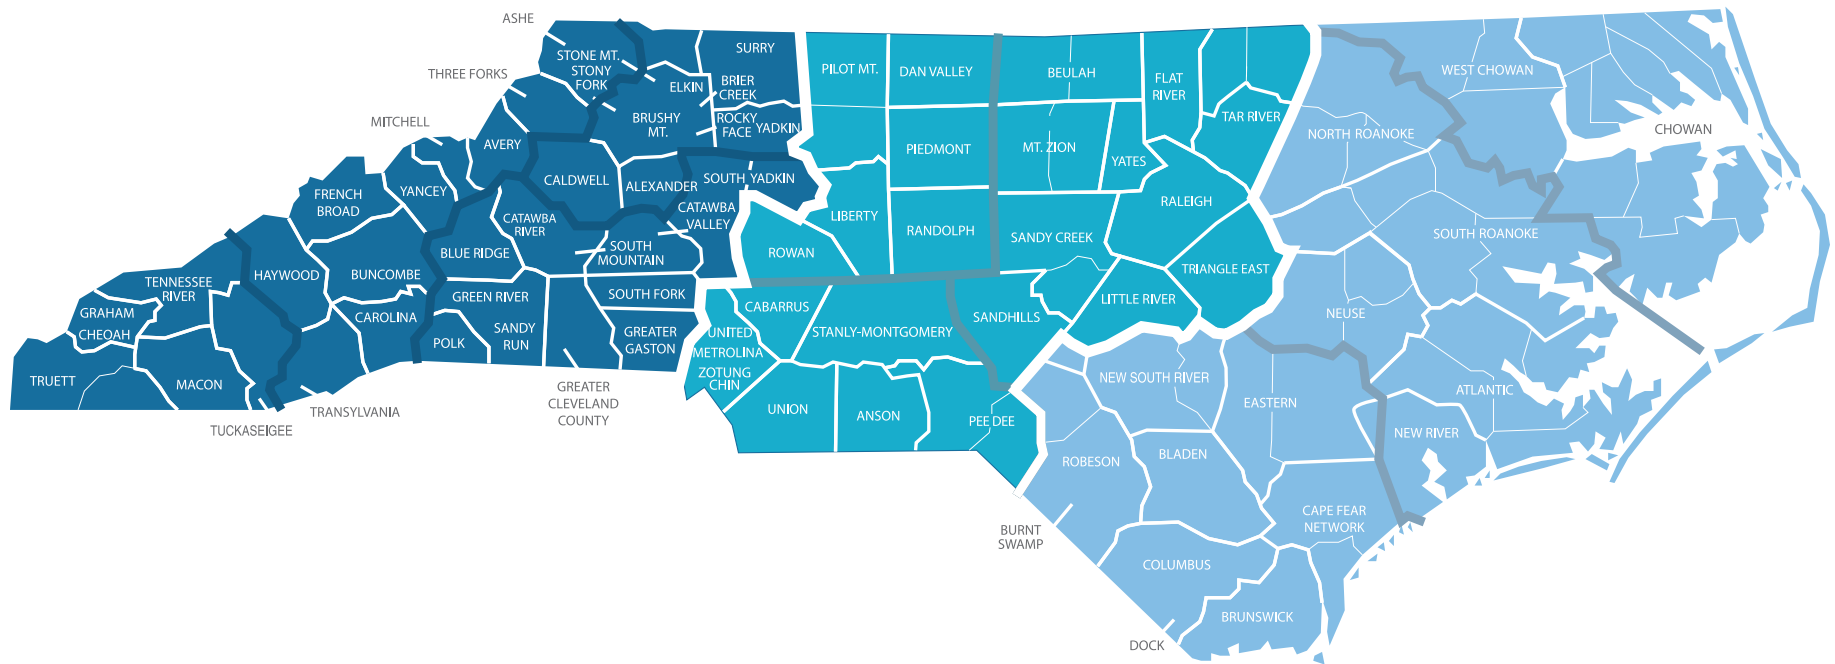

## WESTERN CATALYST

**LESTER EVANS**  
Regions 7-10  
levans@ncbaptist.org  
828-342-3838

## EASTERN CATALYST

**ROY SMITH**  
Regions 1-3  
rsmith@ncbaptist.org  
910-899-3787