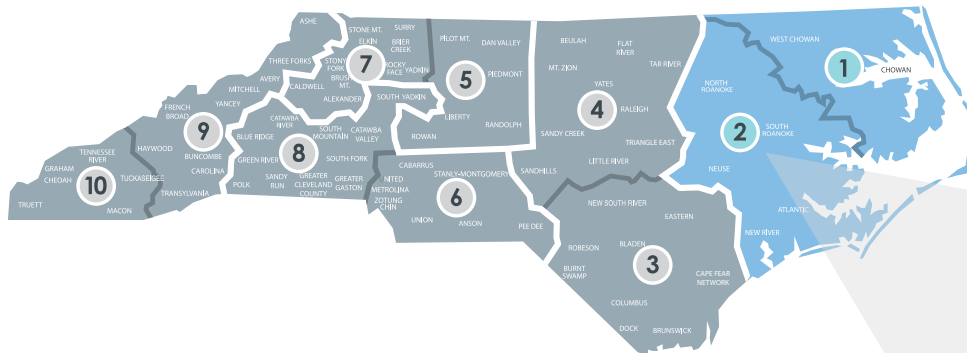

# WHO IS MY GREAT COMMISSION CATALYST?

We are here to serve the local church and be on mission together. How can we assist your church in the Great Commission?