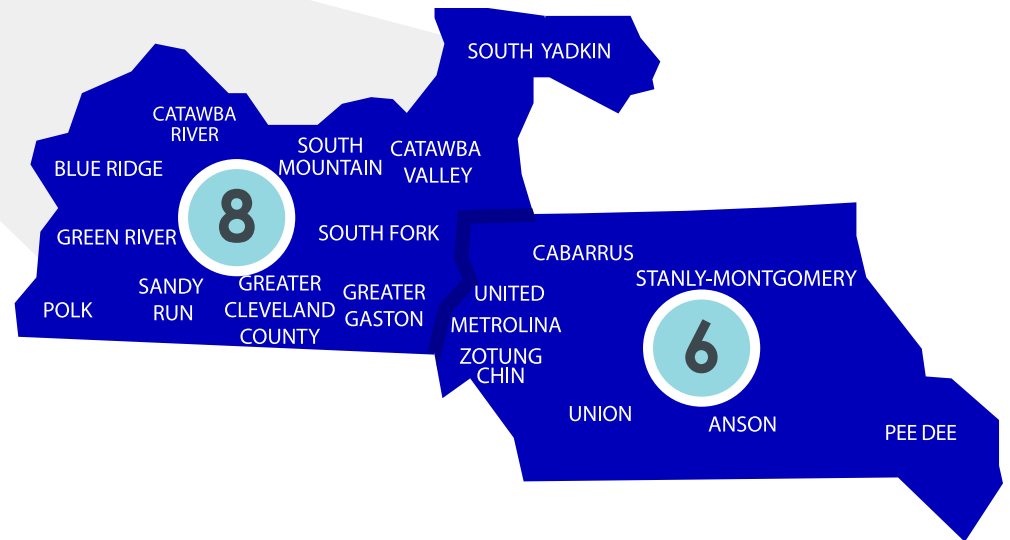

WHO IS MY GREAT COMMISSION CATALYST?

We are here to serve the local church and be on mission together. **How can we assist your church in the Great Commission?**

REGIONS 6 & 8

ERIC MULLIS
emullis@ncbaptist.org
980-892-1865