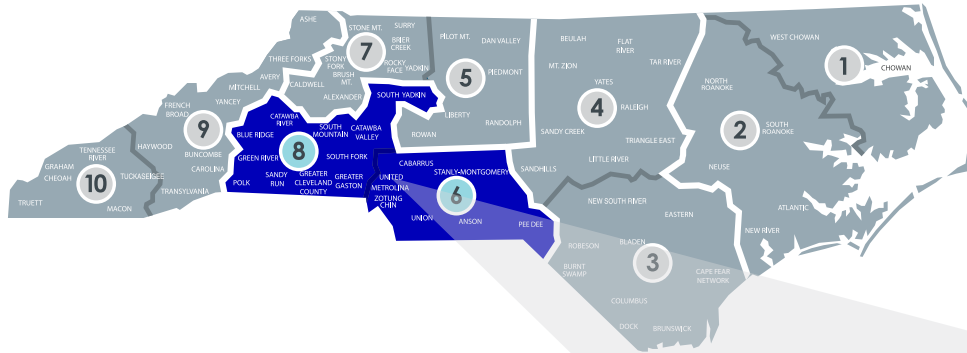

WHO IS MY GREAT COMMISSION CATALYST?

We are here to serve the local church and be on mission together. **How can we assist your church in the Great Commission?**

REGIONS 6 & 8

ERIC MULLIS
emullis@ncbaptist.org
980-892-1865