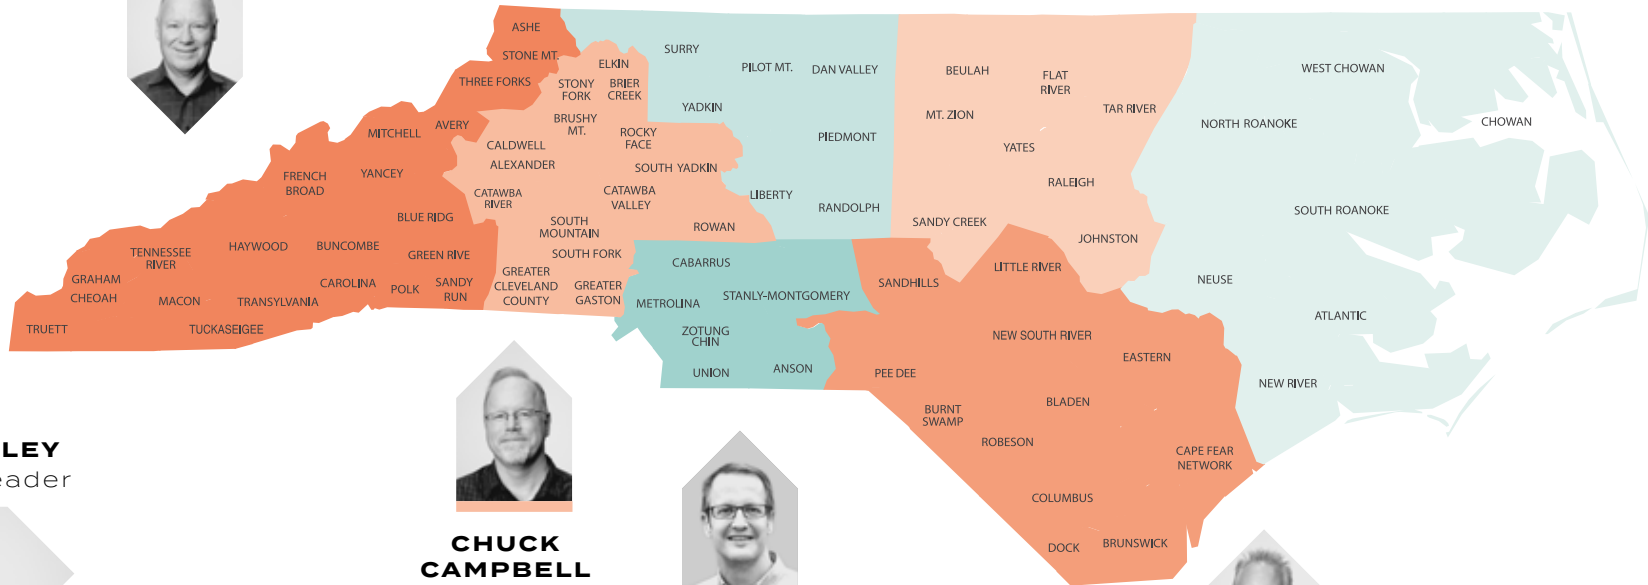

SENTHERE

STRATEGIC FOCUS TEAM

STRATEGY COORDINATORS

STEVE HARRIS
Blue Ridge

RUSS REAVES
Triad

CRIS ALLEY
Triangle

DENNIS CONNER
Greenville/North Coastal

CRIS ALLEY
Team Leader

CHUCK CAMPBELL
Unifour

ERIC MULLIS
Metro-Charlotte

KAILYN ESKRIDGE
Team Leader Assistant

MICHAEL BOARTS
Fayetteville/South Coastal