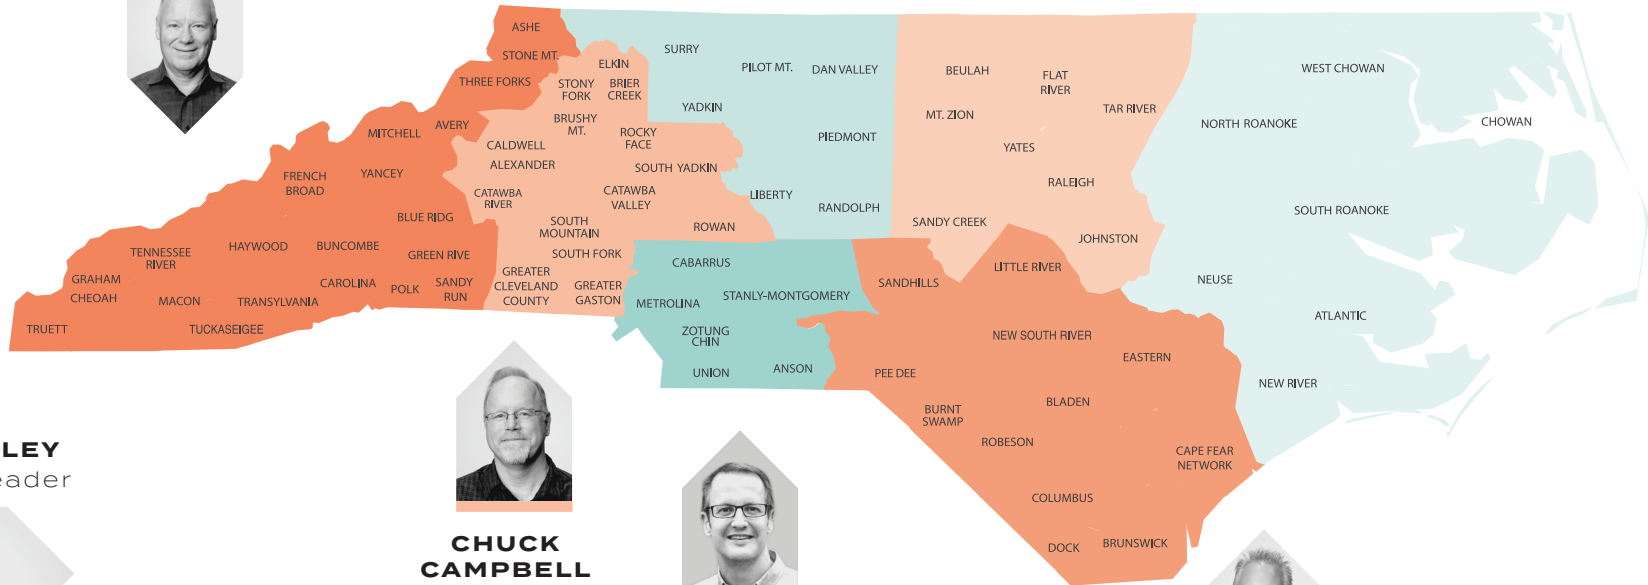

SENTHERE

STRATEGIC FOCUS TEAM

STRATEGY COORDINATORS

STEVE HARRIS
Blue Ridge

RUSS REAVES
Triad

JOHN DAVENPORT
Triangle

DENNIS CONNER
Greenville/North Coastal

CRIS ALLEY
Team Leader

CHUCK CAMPBELL
Unifour

ERIC MULLIS
Metro-Charlotte

MICHAEL BOARTS
Fayetteville/South Coastal

KAILYN ESKRIDGE
Team Leader Assistant